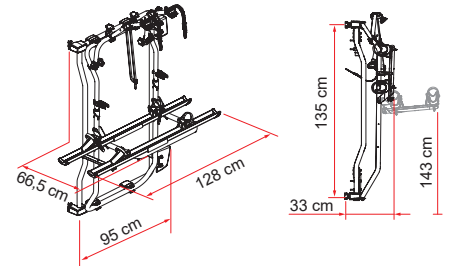

Bulletin No.	P_07_2020
Date	October 2020

CB Frame Ducato
Item No. 02094-25A
Item No. 02094A25A

Carry-Bike Frame Ducato

Dear Customer,

we inform you that the **Carry-Bike Frame Ducato**
Item No. 02094-25A / 02094A25A
can be installed on:

- standard original vehicles (not modified)
- camper vans with a rear window with a protrusion of less than 9 mm
- camper vans with a rear window with a protrusion of more than 9 mm and distance from the edges of the tailgate greater than 100 mm